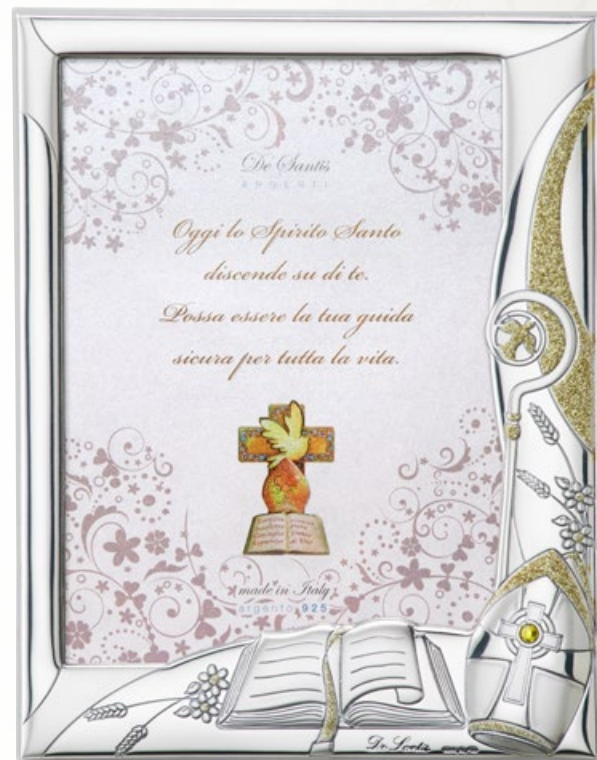

789/09L	Cornice	9x13 cm	30.19.50
789/13L	Cornice	13x18 cm	30.29.50
789/AL-P	Album in legno	15x20 cm	30.24.50
789/AL-G	Album in legno c/diario	25x30 cm	30.48.50
789/SET	Album AL/G + Cornicie/9 + Icona		30.72.50